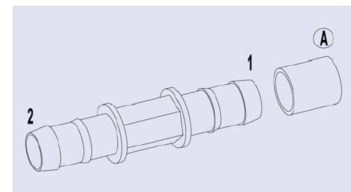

### medos<sup>®</sup> connectors

Medos<sup>®</sup> connectors in sizes from 3/16" to 1/2" in all variations provide safe coupling of your tubing system.

#### Straight connectors

without cap	with cap	size 1	2	PU
MEGK0H2100	MEGK1H2100	3/16"	1/8"	50
MEGK0H2200	MEGK1H2200	3/16"	3/16"	50
MEGK0H3100	MEGK1H3100	1/4"	1/8"	50
MEGK0H3200	MEGK1H3200	1/4"	3/16"	50
MEGK0H3300	MEGK1H3300	1/4"	1/4"	50
MEGK0H4300	MEGK1H4300	3/8"	1/4"	25
MEGK0H4400	MEGK1H4400	3/8"	3/8"	25
MEGK0H5300	MEGK1H5300	1/2"	1/4"	25
MEGK0H5400	MEGK1H5400	1/2"	3/8"	25
MEGK0H5500	MEGK1H5500	1/2"	1/2"	25

#### Straight connectors, with luer lock

without cap	with cap	size 1	2	PU
MEGK2H2200	MEGK3H2200	3/16"	3/16"	50
MEGK2H3200	MEGK3H3200	1/4"	3/16"	50
MEGK2H3300	MEGK3H3300	1/4"	1/4"	50
MEGK2H4300	MEGK3H4300	3/8"	1/4"	25
MEGK2H4400	MEGK3H4400	3/8"	3/8"	25
MEGK2H5300	MEGK3H5300	1/2"	1/4"	25
MEGK2H5400	MEGK3H5400	1/2"	3/8"	25
MEGK2H5500	MEGK3H5500	1/2"	1/2"	25