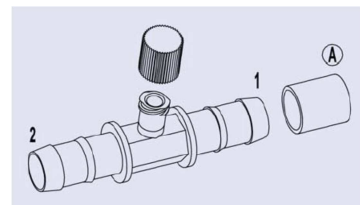

### medos<sup>®</sup> connectors

Medos<sup>®</sup> connectors in sizes from 3/16" to 1/2" in all variations provide safe coupling of your tubing system.

#### Straight connectors

without cap	with cap	size 1	2	PU
MEGK0H2100	MEGK1H2100	3/16"	1/8"	50
MEGK0H2200	MEGK1H2200	3/16"	3/16"	50
MEGK0H3100	MEGK1H3100	1/4"	1/8"	50
MEGK0H3200	MEGK1H3200	1/4"	3/16"	50
MEGK0H3300	MEGK1H3300	1/4"	1/4"	50
MEGK0H4300	MEGK1H4300	3/8"	1/4"	25
MEGK0H4400	MEGK1H4400	3/8"	3/8"	25
MEGK0H5300	MEGK1H5300	1/2"	1/4"	25
MEGK0H5400	MEGK1H5400	1/2"	3/8"	25
MEGK0H5500	MEGK1H5500	1/2"	1/2"	25

#### Straight connectors, with luer lock

without cap	with cap	size 1	2	PU
MEGK2H2200	MEGK3H2200	3/16"	3/16"	50
MEGK2H3200	MEGK3H3200	1/4"	3/16"	50
MEGK2H3300	MEGK3H3300	1/4"	1/4"	50
MEGK2H4300	MEGK3H4300	3/8"	1/4"	25
MEGK2H4400	MEGK3H4400	3/8"	3/8"	25
MEGK2H5300	MEGK3H5300	1/2"	1/4"	25
MEGK2H5400	MEGK3H5400	1/2"	3/8"	25
MEGK2H5500	MEGK3H5500	1/2"	1/2"	25