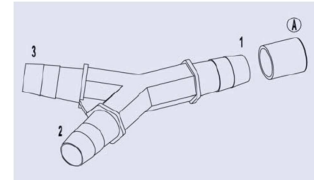

Y-connectors

without cap	with cap	size 1	2	3	PU
MEYK0H2220	MEYK1H2220	3/16"	3/16"	3/16"	25
MEYK0H3220	MEYK1H3200	1/4"	3/16"	3/16"	25
MEYK0H3330	MEYK1H3330	1/4"	1/4"	1/4"	25
MEYK0H3340	MEYK1H3340	1/4"	1/4"	3/8"	25
MEYK0H3440	MEYK1H3440	1/4"	3/8"	3/8"	25
MEYK0H4330	MEYK1H4330	3/8"	1/4"	1/4"	25
MEYK0H4430	MEYK1H4430	3/8"	3/8"	1/4"	25
MEYK0H4440	MEYK1H4440	3/8"	3/8"	3/8"	25
MEYK0H5330	MEYK1H5330	1/2"	1/4"	1/4"	25
MEYK0H5440	MEYK1H5440	1/2"	3/8"	3/8"	25
MEYK0H5530	MEYK1H5530	1/2"	1/2"	1/4"	25
MEYK0H5540	MEYK1H5540	1/2"	1/2"	3/8"	25
MEYK0H5550	MEYK1H5550	1/2"	1/2"	1/2"	25